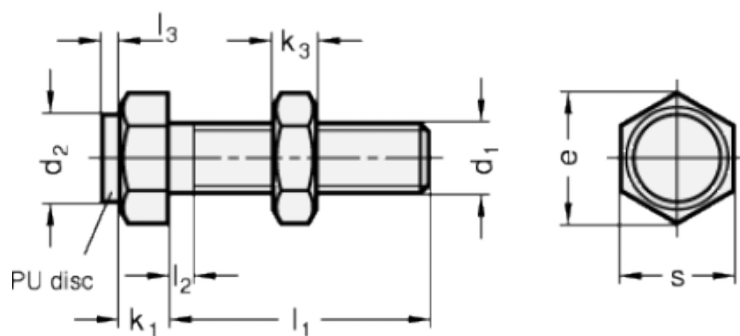

Article number: 20251M650BK

Description: E+G Setting bolt GN 251-M6-50-BK  
with nut

## Measures

Type AK

Type BK

Mounting block GN 412.1

d	= M6	s = 10
e	= 11.5	
K	= -	
k1	= 4	
k2	= 3.6	
l1	= 50	
l2 max.	= 3	
l3	= 2	